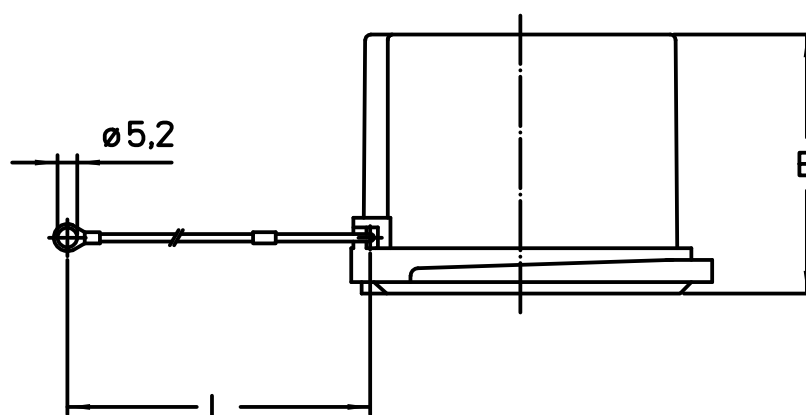

A

B

Diritti riservati All rights reserved

| CODE       | APPLICATION |        | A     | B    | L   |
|------------|-------------|--------|-------|------|-----|
| PEW 163 CS | 16A         | 2P+⊕   | 60    | 41,5 | 85  |
| PEW 164 CS | 16A         | 3P+⊕   | 68    | 41,5 | 85  |
| PEW 165 CS | 16A         | 3P+N+⊕ | 76    | 41,5 | 85  |
| PEW 324 CS | 32A         | 2/3P+⊕ | 82    | 50,5 | 85  |
| PEW 325 CS | 32A         | 3P+N+⊕ | 89    | 50,5 | 85  |
| PEW 63 CS  | 63A         | ALL    | 95,5  | 68,5 | 185 |
| PEW 125 CS | 125A        | ALL    | 108,5 | 78   | 185 |

C

REV. DATE SIGNATURE

Dimensions  
in mm

Simplified representation with dimensions without tolerance

Original Size A4

Date 09/02/21

Sign. S. Diasparra

PEW ... CS  
LOOSE PROTECTIVE COVER FOR PLUGS